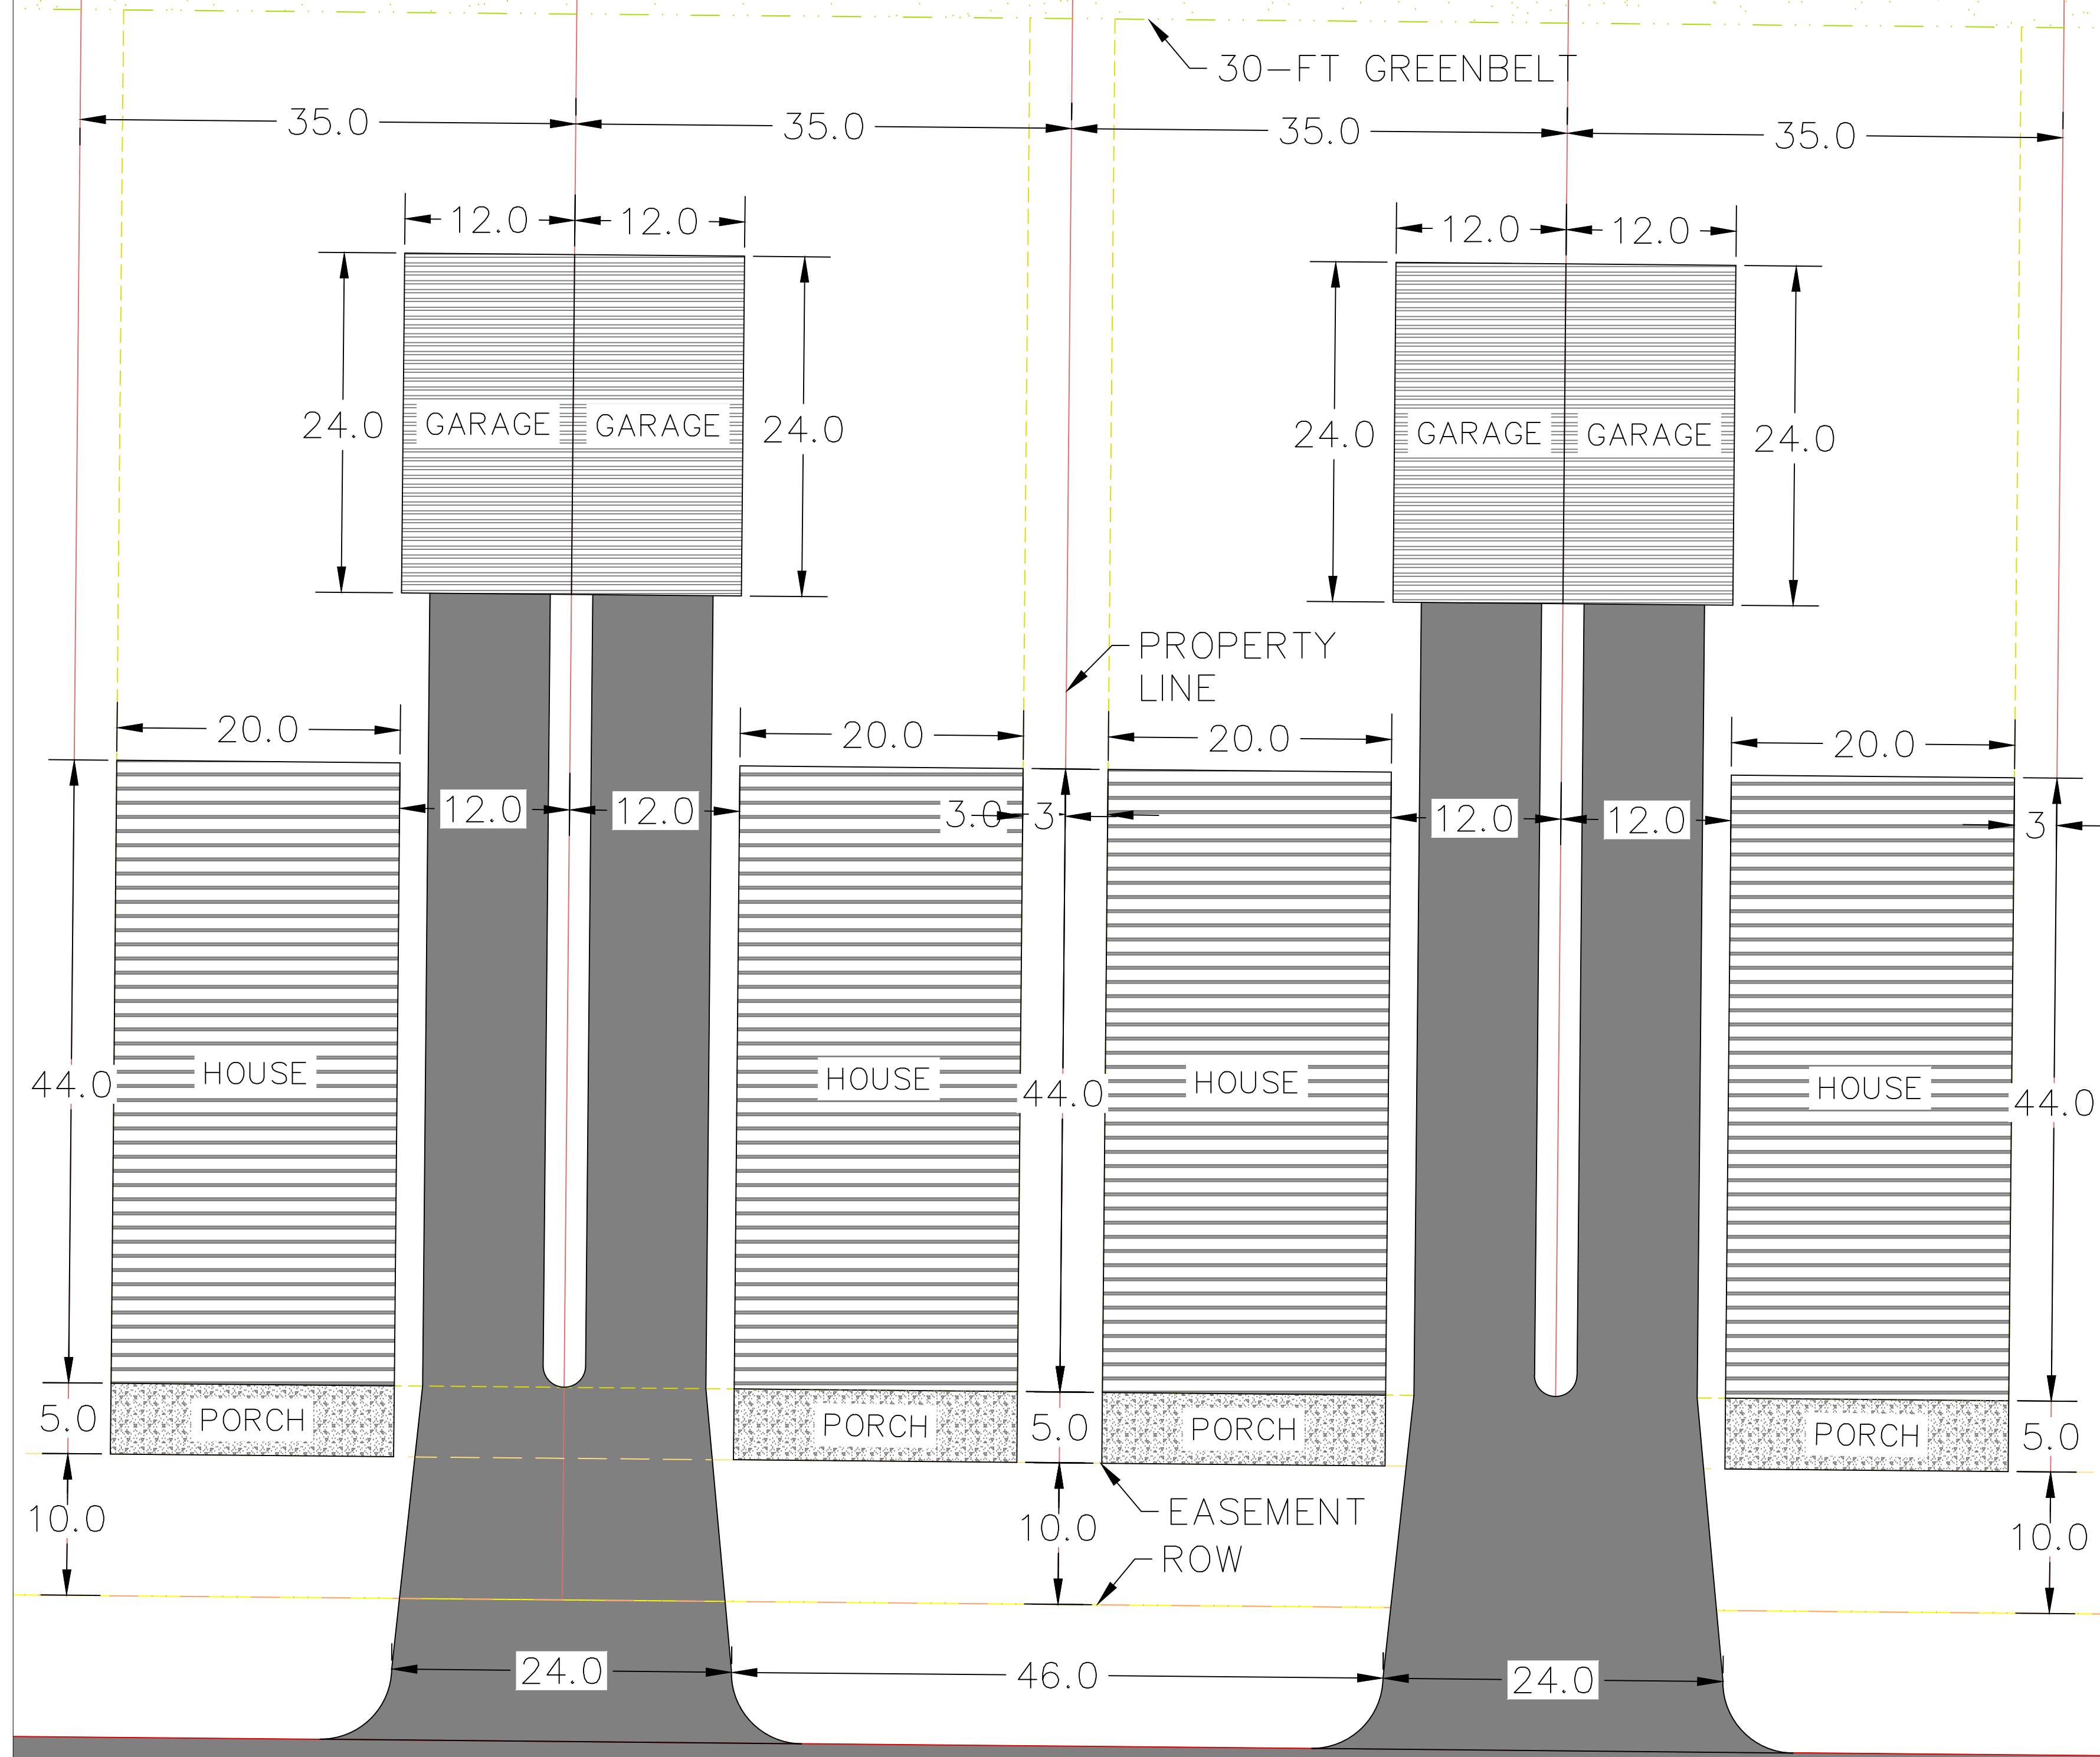

THE RETREAT AT BAY TRAIL

35-FT LOT SHARED DRIVE EXHIBIT

NOTES:

1. INTENDED FOR GARAGE LAYOUT, SETBACK AND DIMENSIONAL REFERENCE ONLY.
2. SEE ADDITIONAL EXHIBITS FOR VARIOUS BUILDING LAYOUTS AND CHARACTER