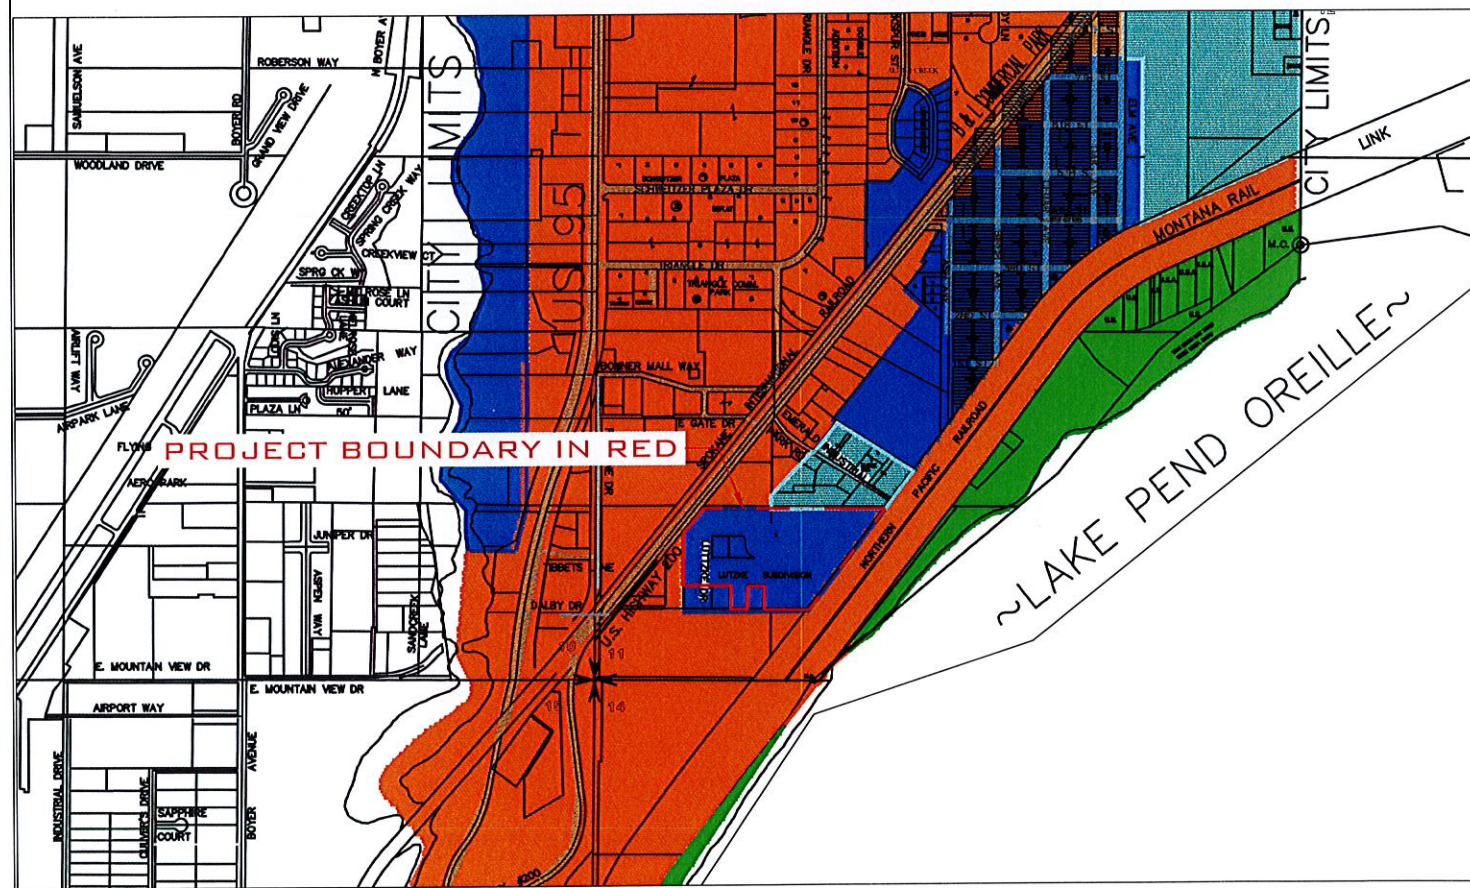

EXISTING ZONING MAP  
N.T.S.

PROPOSED ZONING MAP  
N.T.S.

EXISTING ZONING MAP  
N.T.S.

*ZC20-018*  
**RECEIVED**  
 JAN 17 2020 *KCM*  
 PLANNING OFFICE  
 CITY OF PONDERAY