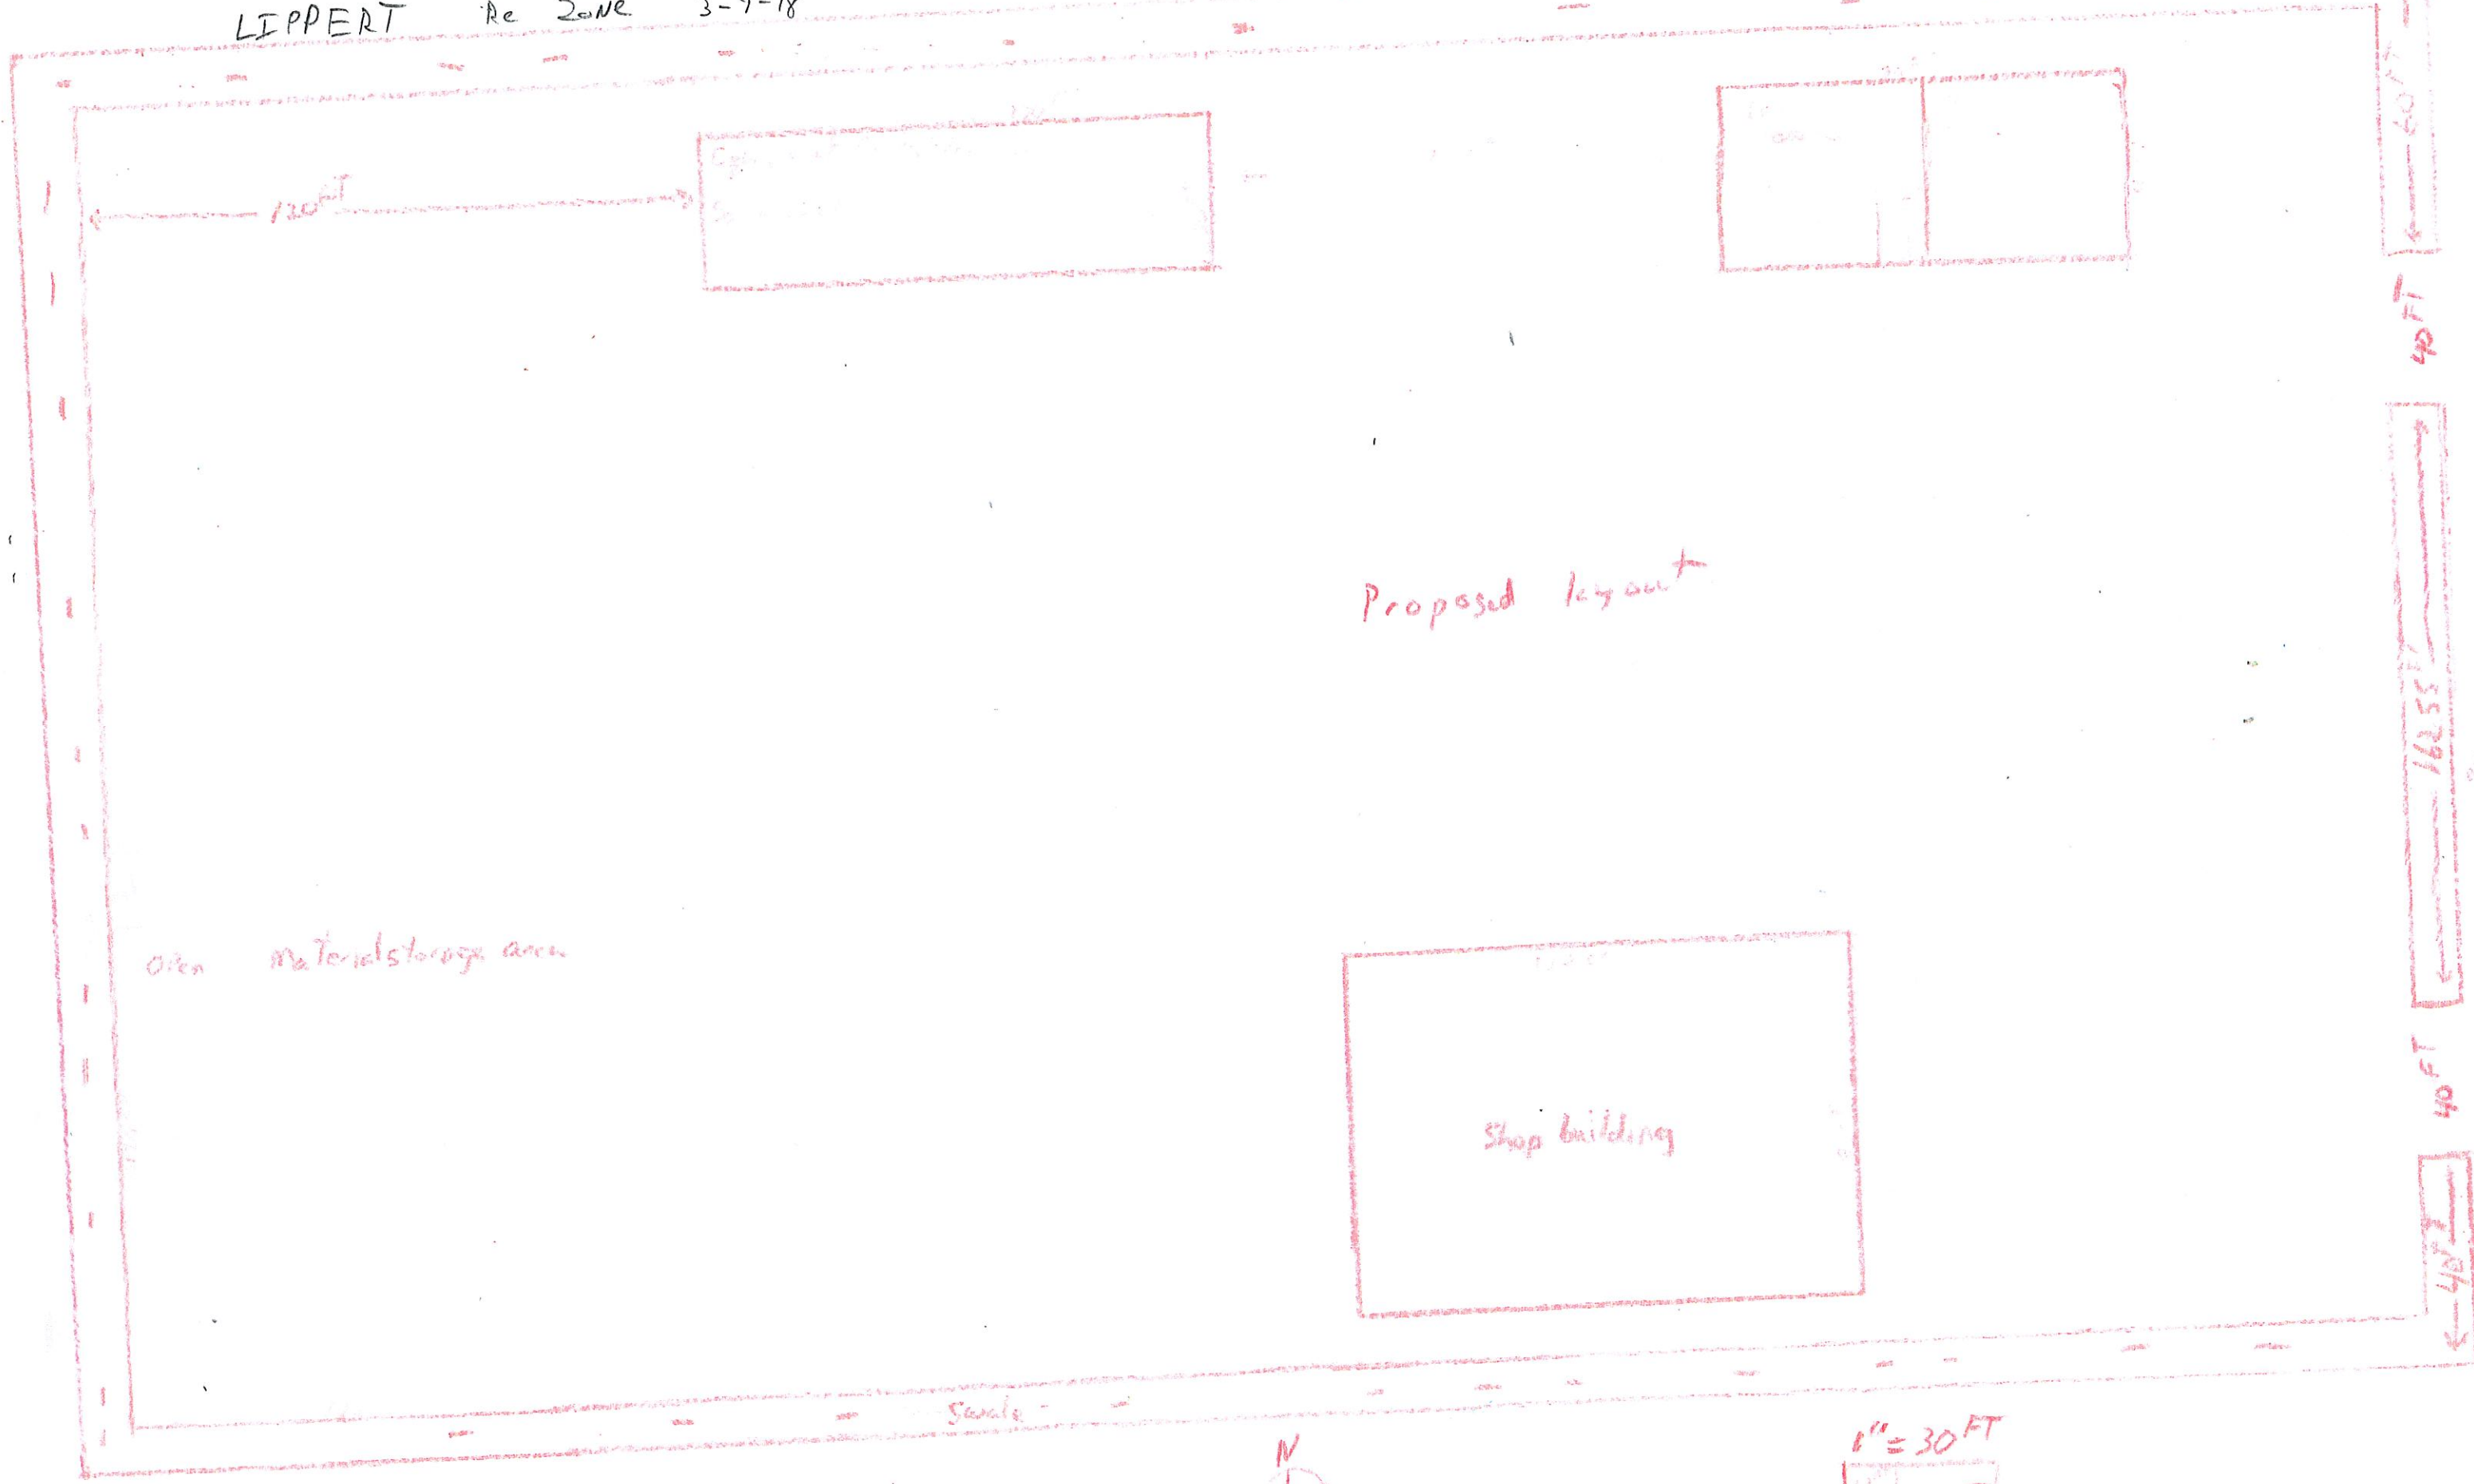

7 1/2" Green Chain Link Fence

1" = 30 FT

McDermey Road Extension